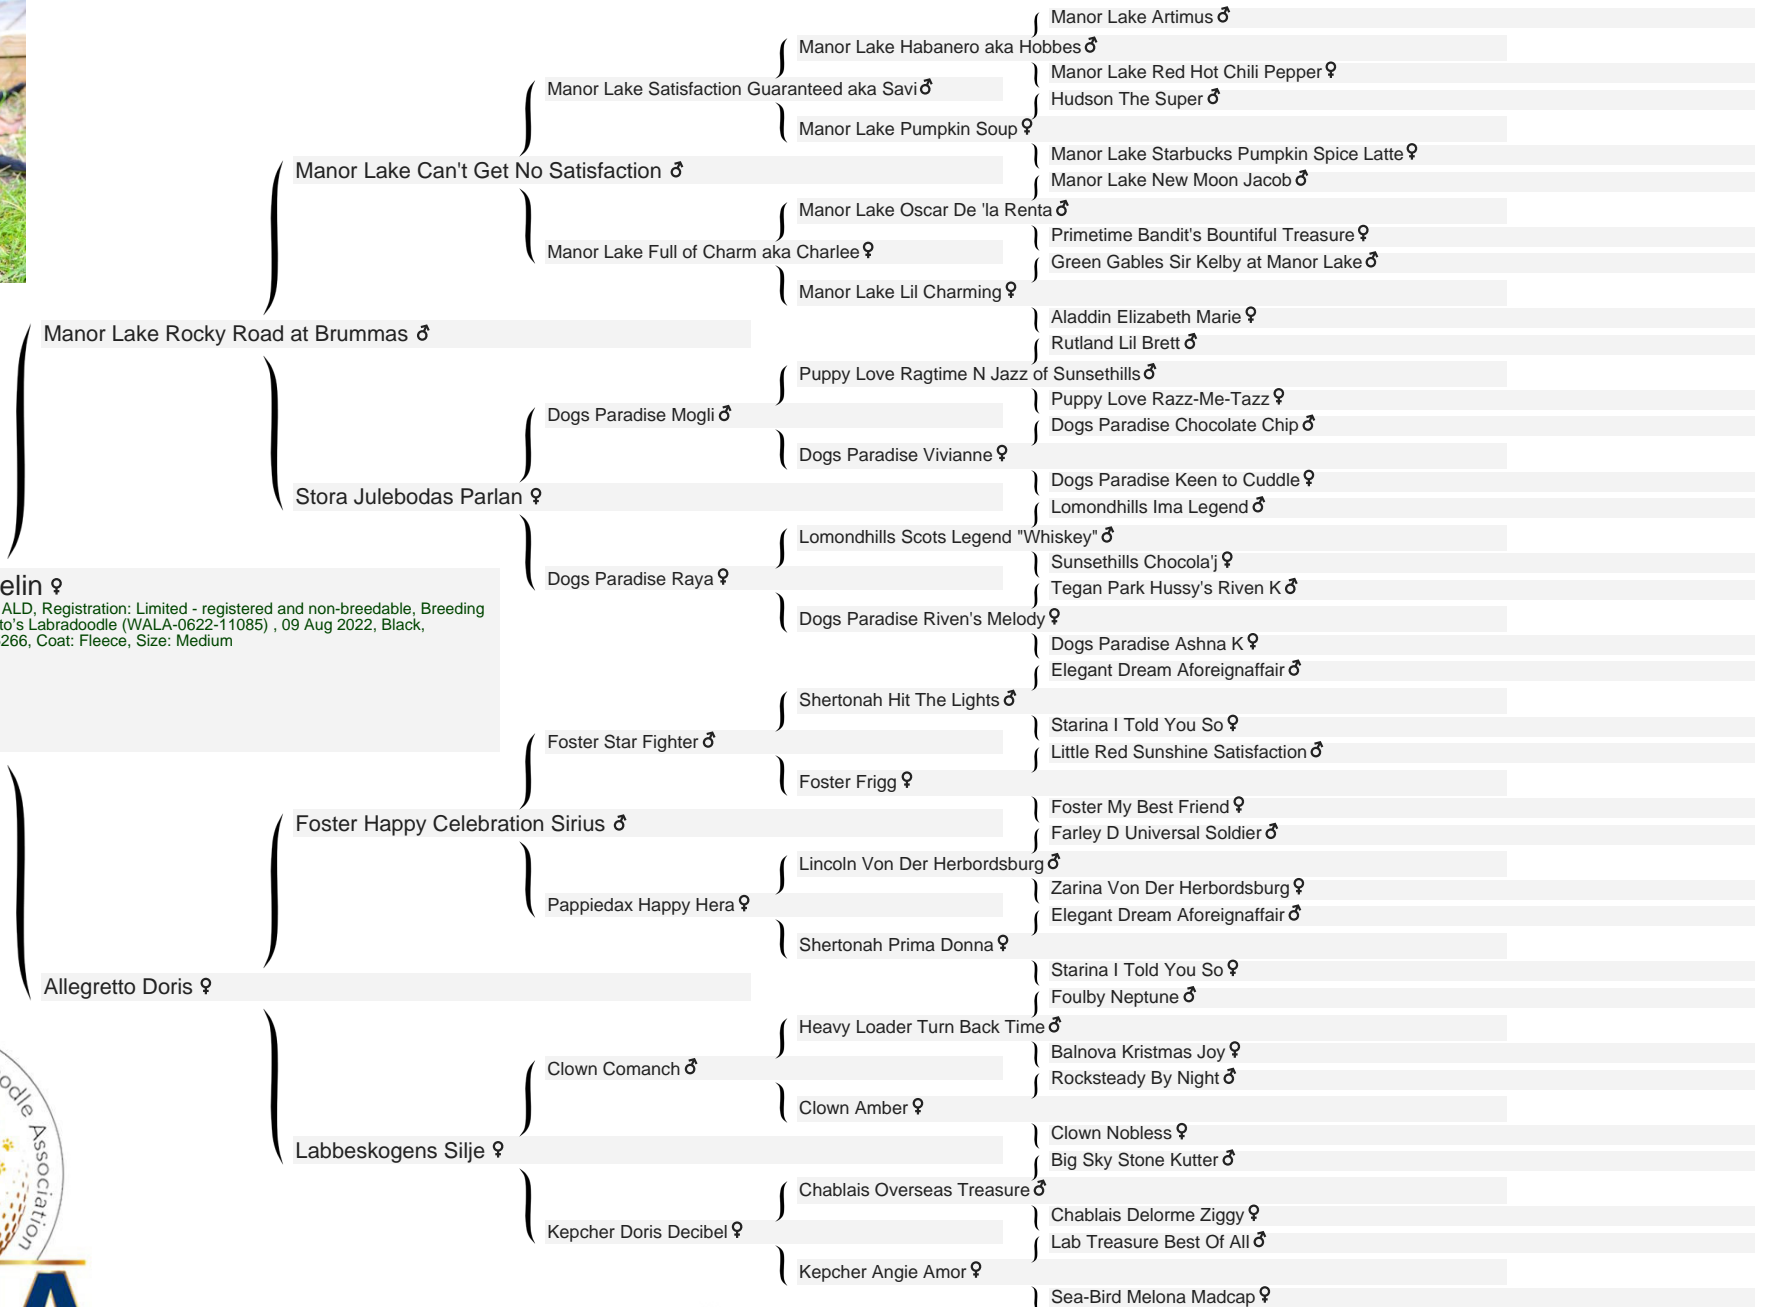

♀ Allegretto's Gredelin

Allegretto's Gredelin ♀

WALA00083690, Foundation ALD, Registration: Limited - registered and non-breedable, Breeding Status: Pet, Breeder: Allegretto's Labradoodle (WALA-0622-11085) , 09 Aug 2022, Black, Microchip No: 752094100145266, Coat: Fleece, Size: Medium

WALA